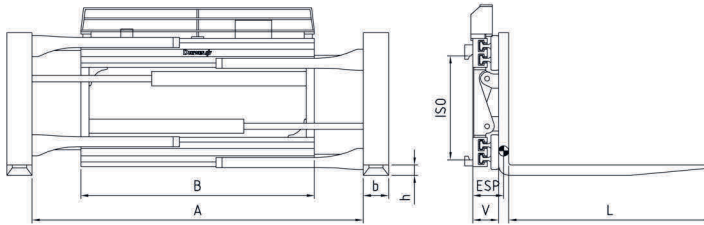

## Fork clamp

integral sideshift, bolt-on forks

The fork clamp **PGK** can spread the forks beyond the attachment frame width. It can carry loads on the forks as well as clamped between the forks. The strong steel profiles allow for excellent visibility and minimised lost load centre. An integral sideshift is included as well as bolt-on forks.

type	capacity on forks kg LC mm	capacity as clamp kg LC mm	lift truck to LC mm	ISO	B mm	opening range A mm	forks b x h x L mm	V LLC mm	ESP COG mm	weight kg
PGK 15	1500/500	1200/500	1,0-1,5/500	II	980 1050	360-1510 360-1580	100x40x1200	126	218 212	335 345
PGK 20	2000/500	1500/500	1,6-2,0/500	II	980 1050 1150	360-1510 360-1580 360-1680	100x45x1200	126	225 220 205	350 360 370
PGK 25	2500/600	1900/500	2,0-2,5/600	II	980 1050 1080 1150 1150 1200 1400	310-1460 310-1530 310-1560 310-1630 70-1150 310-1680 310-1880	125x45x1200	131	232 228 227 225 222 220 205	405 415 420 430 425 435 465
PGK 30	3000/500	2400/500	3,0/500	III	980 1050 1150 1150 1200 1300 1350 1450	310-1460 310-1530 310-1630 210-1430 310-1680 310-1780 310-1830 310-1930	125x50x1200	131	230 225 220 222 218 216 215 210	425 435 450 445 460 470 480 495
PGK 35	3500/500	2700/500	3,0/600- 3,5/500	III	1150 1250 1350	260-1580 260-1680 260-1780	150x50x1200	136	250 247 245	510 530 550
PGK 40	4100/500	2900/500	3,5/600- 4,0/500	III	1150 1250 1350 1450	250-1560 250-1660 250-1760 250-1860	150x50x1200	138	220 218 215 210	600 620 635 650
PGK 45	4500/600	3500/500	4,0/600- 5,0/500	III	1250 1350 1450 1550	250-1660 250-1760 250-1860 250-1960	150x60x1200	148	215 210 209 208	670 690 710 730
PGK 48	5000/600	3500/600	5,0/600	III	1350 1450 1550	250-1700 250-1800 250-1900	150x70x1200	158	225 223 220	780 795 810